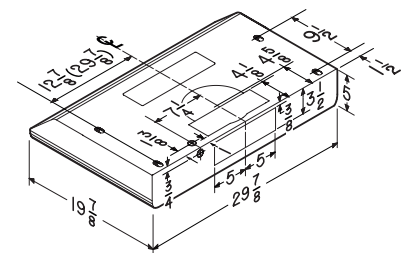

OPTIONS

HPFA130	REPLACEMENT FILTERS
HPF30	CHARCOAL REPLACEMENT FILTERS

Captur™

EXCLUSIVE SYSTEM

Provides faster smoke & odor removal

1.2

2-SPEED DELUXE
ROCKER CONTROL

2-LEVEL HALOGEN LIGHTING
(BULBS INCLUDED)

TWO STANDARD
EFFICIENCY FILTERS