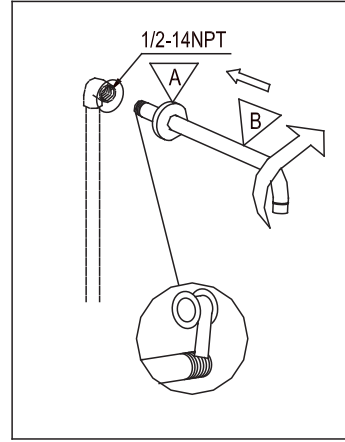

ÉTAPE 10
STEP