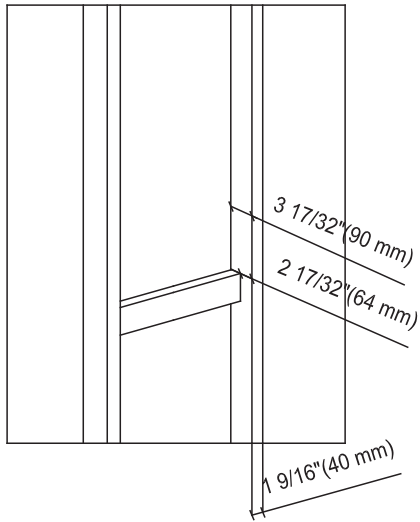

ÉTAPE 4
STEP