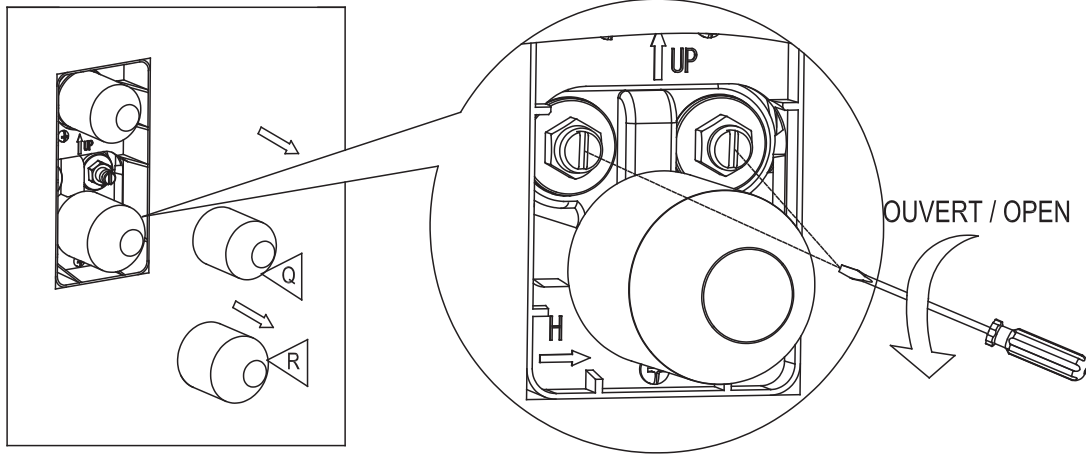

ÉTAPE 6
STEP