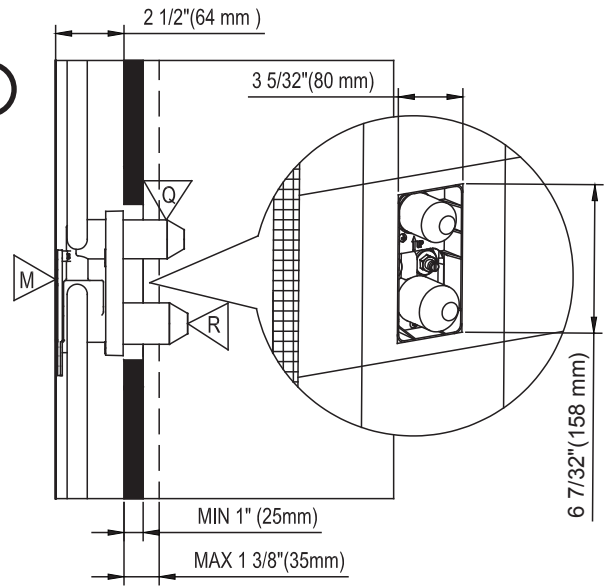

ÉTAPE 5
STEP