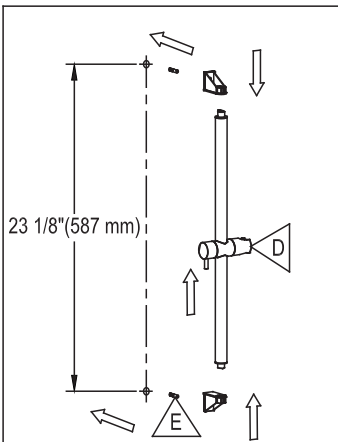

ÉTAPE 13
STEP