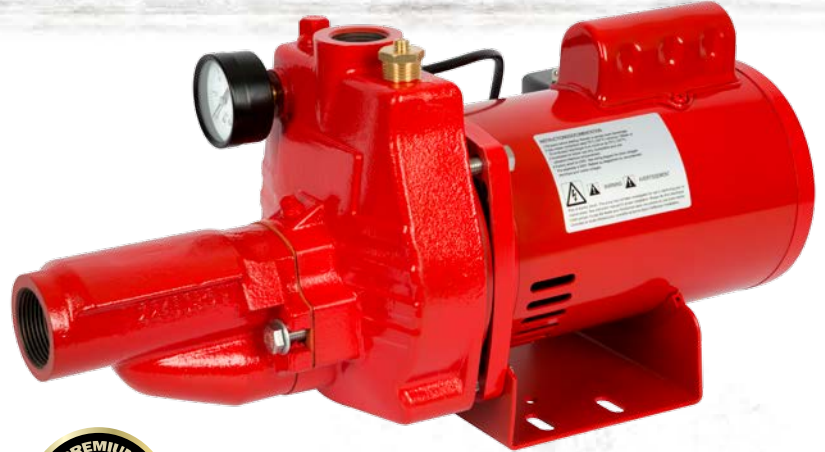

PREMIUM CAST IRON CONVERTIBLE JET PUMPS

APPLICATIONS

Ideal for the supply of fresh water to rural homes, farms, and cabins that have suction lifts down to 90'.

FEATURES & BENEFITS

- **Convertible jet pump with deep well injector**
Ideal for use in shallow well (less than 25') and deep well (25' to 90') applications
- **Rugged cast iron casing**
For years of service and reliability
- **Premium, heavy-duty, dual voltage (115/230 Volts) motor**
Features copper windings to ensure high efficiency and dependable motor life
- **Includes factory pre-set 30/50 pressure switch**
Produces up to 50 psi with automatic shut-off
- **Glass-filled thermoplastic impeller and diffuser**
For high performance and efficient water flow

Model	Item Number	UPC	HP	Volts	Amps	Intake	Discharge	No. of Pipes	Suction Lift	Discharge Pressure (PSI)				Max. Pressure PSI	Max. Head	Max. Flow GPM
										30	40	50	60			
										Gallons Per Minute						
RJC-50-PREM	602136	0 10121 15110 9	1/2	115/230	14.4 A @ 115 V 7.2 A @ 230 V	1-1/4" FNPT	1" FNPT	1	5'	14.2	10.2	5.9	1.8	64	149'	14.2
								1	15'	13.5	9.1	4.4	-	60	139'	
								2	25'	9.6	7.4	2.4	-	56	129'	
								2	30'	5.8	3.7	1.8	0.2	62	143'	
								2	60'	4.3	2.7	1.4	0.3	63	146'	
2	90'	1.6	0.7	0.1	-	51	119'									
RJC-75-PREM	602137	0 10121 15111 6	3/4	115/230	17.6 A @ 115 V 8.8 A @ 230 V	1-1/4" FNPT	1" FNPT	1	5'	16.2	12.2	8	3.7	68	158'	16.2
								1	15'	14.3	10.6	6.1	1.3	64	147'	
								2	25'	9.8	8.9	4.7	-	61	141'	
								2	30'	7.2	4.8	2.8	1.2	69	159'	
								2	60'	5.4	3.7	2.2	1.1	73	169'	
2	90'	2.2	1.3	0.4	-	58	133'									
RJC-100	602038	0 10121 12284 0	1	115/230	16.4 A @ 115 V 8.2 A @ 230 V	1-1/4" FNPT	1" FNPT	1	5'	19.9	16.7	11.1	5.6	71	164'	20*
								1	15'	14.1	13.6	8.7	3.3	67	154'	
								2	20'	10.5	7.3	5.2	3	87	201'	
								2	50'	7.2	5	3.4	1.9	74	171'	
								2	90'	3.4	1.9	0.7	-	57	131'	