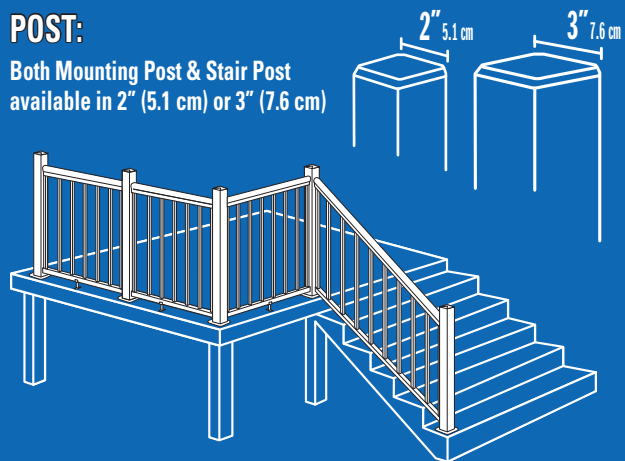

POST:

Both Mounting Post & Stair Post available in 2" (5.1 cm) or 3" (7.6 cm)