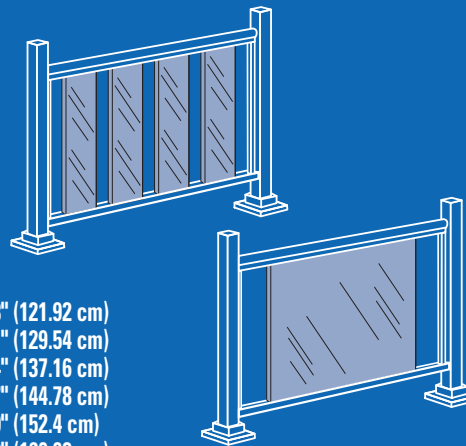

## ANGULAR ADAPTERS

## GLASS KIT

Glass panel length options for 42" rail:

- 8" (20.32 cm)
- 12" (30.48 cm)
- 15" (38.1 cm)
- 18" (45.72 cm)
- 21" (53.34 cm)
- 24" (60.96 cm)
- 27" (68.58 cm)
- 30" (76.2 cm)
- 33" (83.82 cm)
- 36" (91.44 cm)
- 39" (99.06 cm)
- 42" (106.68 cm)
- 45" (114.3 cm)
- 48" (121.92 cm)
- 51" (129.54 cm)
- 54" (137.16 cm)
- 57" (144.78 cm)
- 60" (152.4 cm)
- 63" (160.02 cm)
- 66" (167.64 cm)