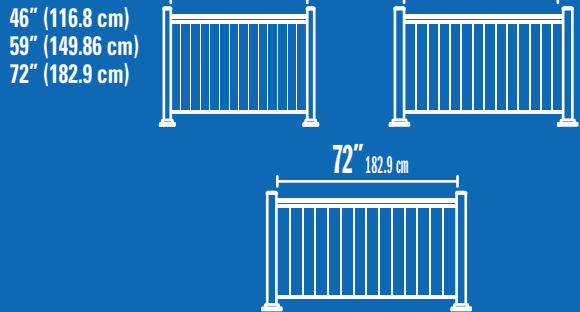

CHOOSE THE OPTIONS

that are right for you

EASY TWO-STEP SELECTION:

STEP 1: Choose the kit that fits your colour, height and required length.
STEP 2: Choose the proper number of posts in your desired size.

COLOUR: **White** **Black**

HEIGHT:

Also available in 48" x 59" to meet Quebec's residential swimming pool safety act.

LENGTH:

POST:

Both Mounting Post & Stair Post available in 2" (5.1 cm) or 3" (7.6 cm)

ACCESSORIZE

your railing

ANGULAR ADAPTERS

ALUMINUM GATE KIT

GLASS KIT

Glass panel length options for 42" rail:

- 8" (20.32 cm)
- 12" (30.48 cm)
- 15" (38.1 cm)
- 18" (45.72 cm)
- 21" (53.34 cm)
- 24" (60.96 cm)
- 27" (68.58 cm)
- 30" (76.2 cm)
- 33" (83.82 cm)
- 36" (91.44 cm)
- 39" (99.06 cm)
- 42" (106.68 cm)
- 45" (114.3 cm)
- 48" (121.92 cm)
- 51" (129.54 cm)
- 54" (137.16 cm)
- 57" (144.78 cm)
- 60" (152.4 cm)
- 63" (160.02 cm)
- 66" (167.64 cm)

INSTALLATION

instructions

DETERMINE RIGHT LOCATION TO INSTALL POSTS

INSTALL SPINDLE ATTACHMENT TO POST

CUT AND ATTACH TO RAILS

SNAP SPINDLES INTO PLACE

These accessories and more are available in-store or by special order at your nearest retailer. For a retailer nearest you, call 1 800 561-3100