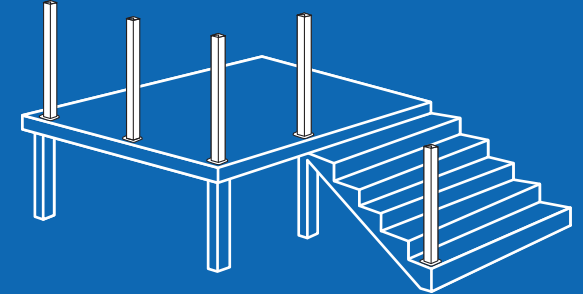

INSTALLATION

instructions

DETERMINE RIGHT LOCATION TO INSTALL POSTS