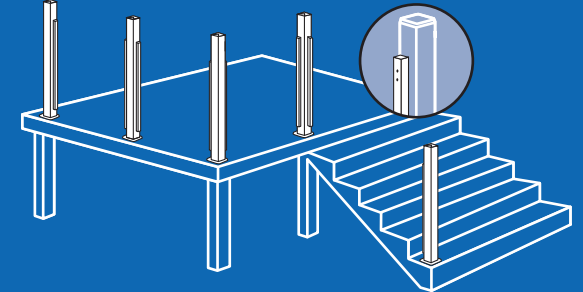

INSTALL SPINDLE ATTACHMENT TO POST

CUT AND ATTACH TO RAILS