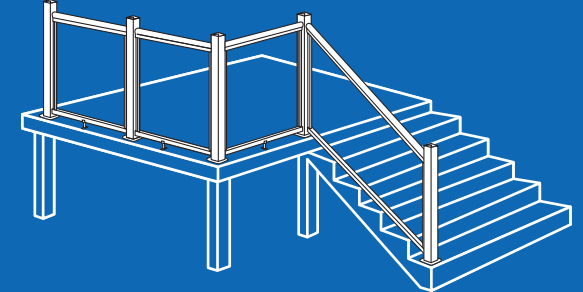

SNAP SPINDLES INTO PLACE