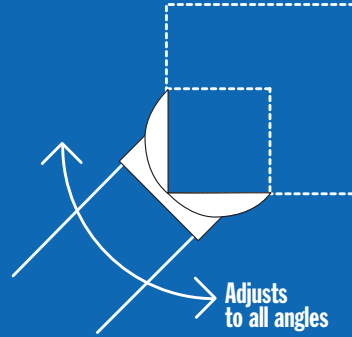

ACCESSORIZE

your railing

ANGULAR ADAPTERS