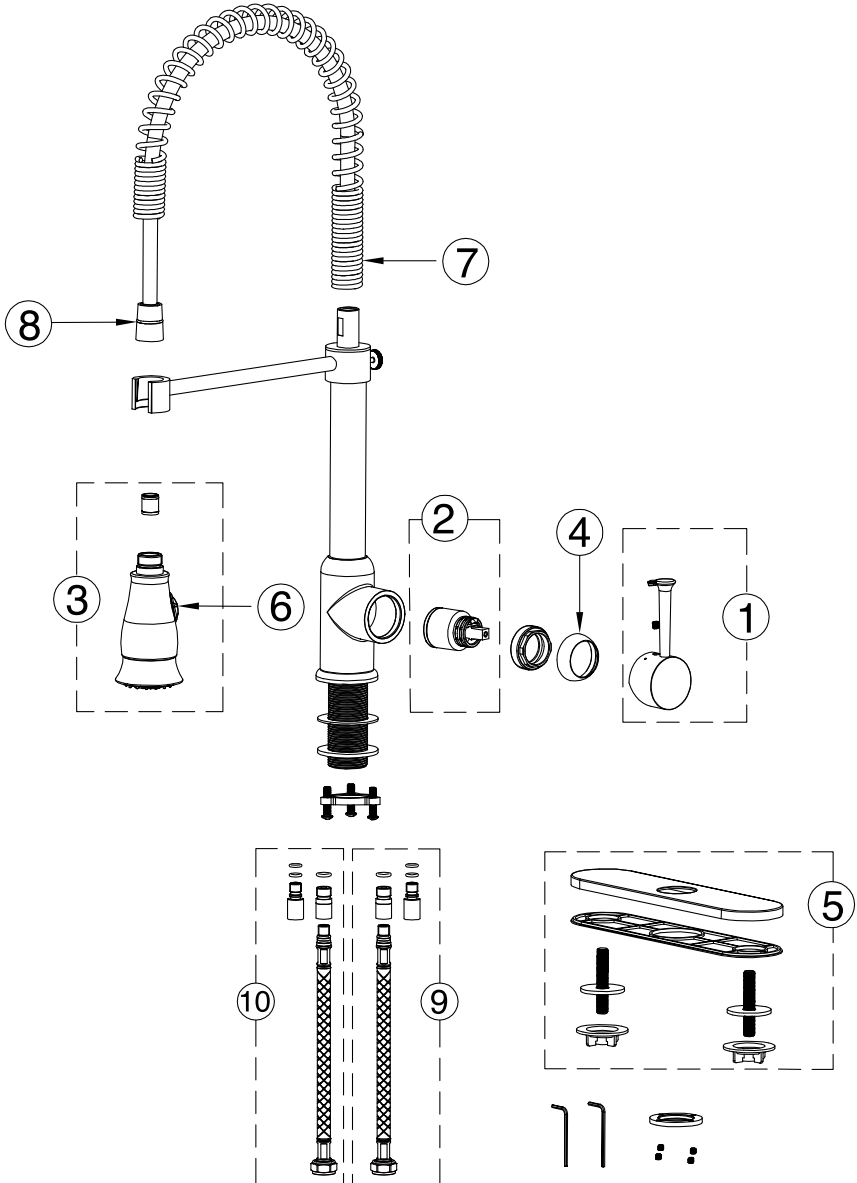

PIÈCES DE REMPLACEMENT
REPLACEMENT PARTS

| Version | | 2(from ^m MAY.2015 to this day) | | 1(from ^m OCT.2013 to MAY.2015) | |
|---------|------------------------------|---|-----------|---|-----------|
| S/N | DESCRIPTION | #PIÈCE / PART | 3G # | #PIÈCE / PART | 3G # |
| 1 | Poignée / Handle | N/D | AD1Z0003S | N/D | AD1Z0003S |
| 2 | Cartouche / Ø35 Cartridge | 3180175 | AC4P0003X | 3180175 | AC4P0003X |
| 3 | Douchette / Pull Down Shower | 3051188 | AF5P0003S | 3051188 | AF5P0003S |
| 4 | Cap | N/D | AE1B0036S | N/D | AE1B0036S |
| 5 | Plaque / Plate | N/D | AT1Z0002S | N/D | AT1Z0002S |
| 6 | Bouton / Button | 3051176 | AZ0R0008X | 3051176 | AZ0R0008X |
| 7 | Ressort / Spring | 3051379 | AZ1S0001S | 3051379 | AZ1S0001S |
| 8 | Tuyau / Hose | 3051380 | AN3S0001S | 3051380 | AN3S0001S |
| 9 | Tuyau / Hose | 3051492 | AN1S0031X | 3051478 | AN1S0001X |
| 10 | Tuyau / Hose | 3051491 | AN1S0032X | 3180177 | AN1S0002X |

CMG05-2016

Fabriqué et emballé en Chine / Made and Packaged in China
Importé par / Imported by NOVELCA
Québec, Canada G2E 5W2

| | |
|----------------|---|
| PIETRO | BRONZE HUILÉ / OIL RUBBED BRONZE |
| 3051127 | |
| TASSILI.CA | |