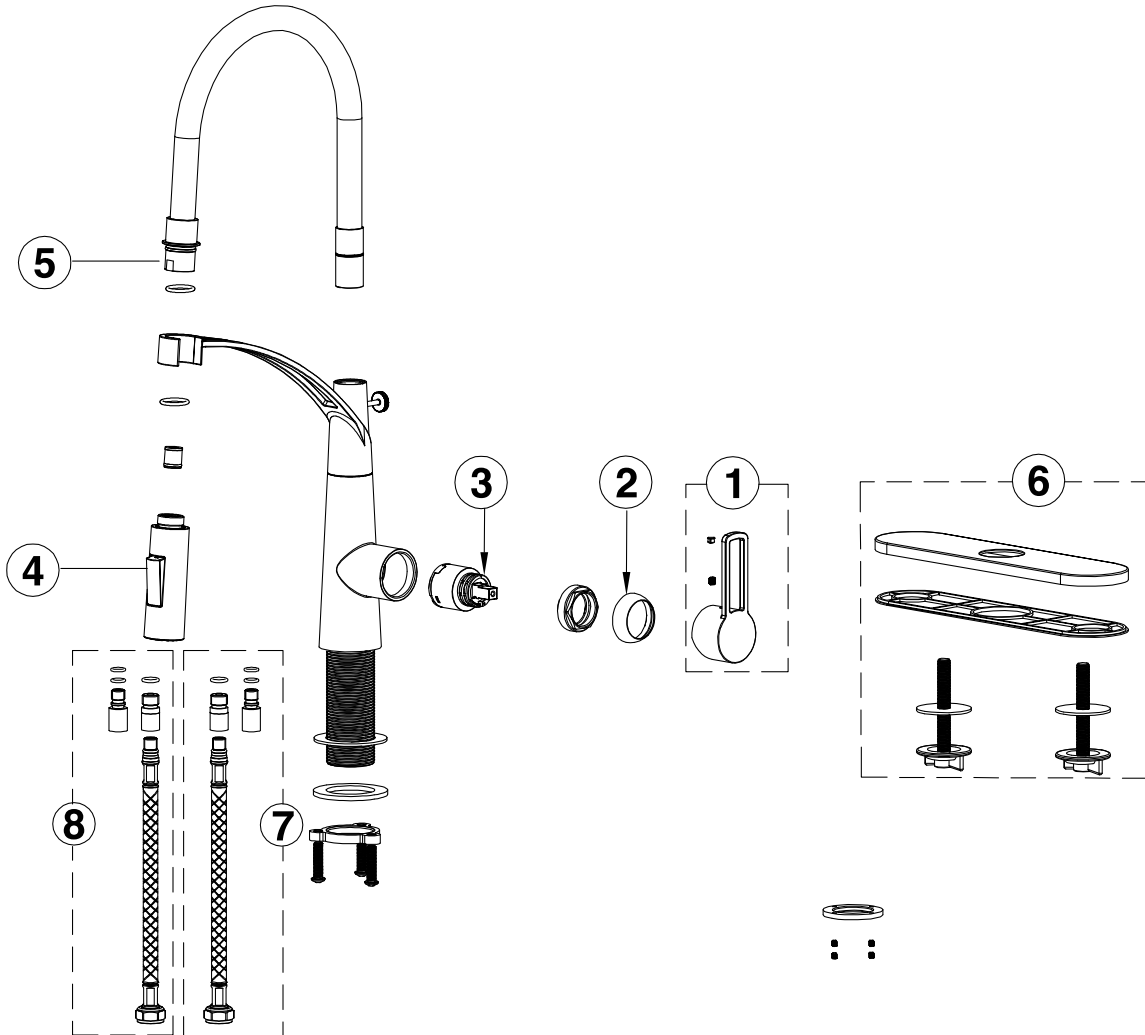

PIÈCES DE REMPLACEMENT
REPLACEMENT PARTS

Version		2(from" DEC.2015 to this day)		1(from"JAN.2015 to MAY.2015)	
S/N	DESCRIPTION	#PIÈCE / PART	3G #	#PIÈCE / PART	3G #
1	Poignée / Handle	N/D	AD1Z0083C	N/D	AD1Z0083C
2	Cap	116538	AE1P0002C	116538	AE1P0002C
3	Cartouche / Cartridge	3180175	AC4P0003X	3180175	AC4P0003X
4	Douchette / Pull Down Shower	3051467	AF2P0024C	3051467	AF2P0024C
5	Tuyau / Hose	3051362	AN3P0001C	3051362	AN3P0001C
6	Plaque / Plate	3051387	AT1Z0002C	3051387	AT1Z0002C
7	Tuyau / Hose	3051492	AN1S0031X	3051478	AN1S0001X
8	Tuyau / Hose	3051491	AN1S0032X	3180177	AN1S0002X

CMG05-2016

Fabriqué et emballé en Chine / Made and Packaged in China
Importé par / Imported by NOVELCA
Québec, Canada G2E 5W2

ITALO	CHROME
3051269	
TASSILI.CA	

TASSILI SUPRA