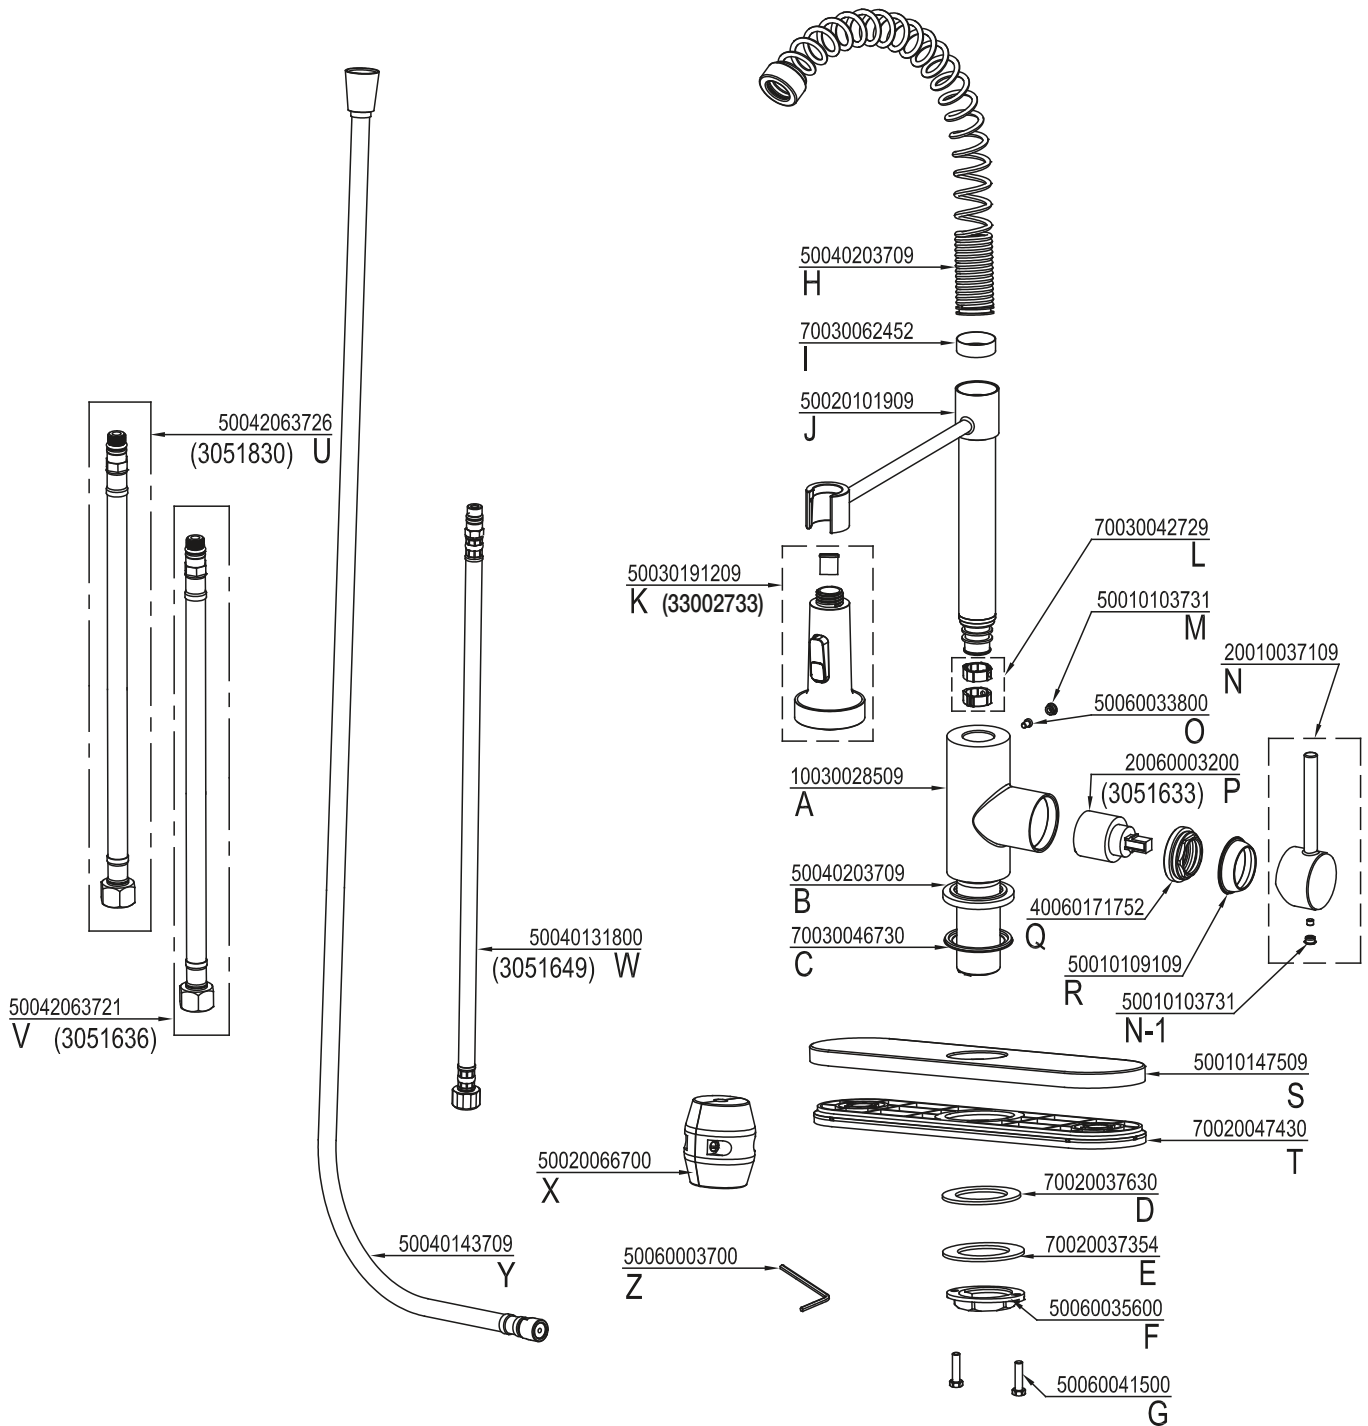

PIÈCES DE REMPLACEMENT
REPLACEMENT PARTS

MASSIMO
33002588
TS2208
TASSILI.CA

FINI NICKEL BROSSÉ
BRUSHED NICKEL FINISH

UPC
C

GAZANTIE À VIE LIMITE
LIMITED LIFETIME WARRANTY
T

TASSILI SUPRA®